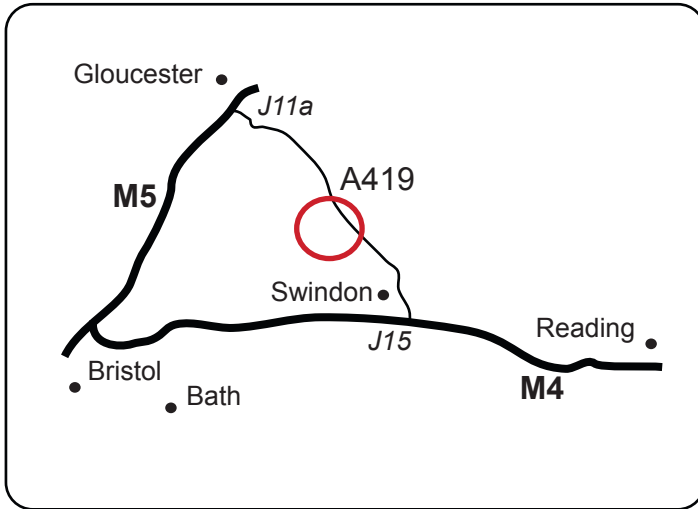

Quest Partnership Ltd.
A3A Lakeside Business Park
Broadway Lane
South Cerney
Gloucestershire
GL7 5XL
0845 612 7722
admin@questpartnership.co.uk
www.questpartnership.co.uk

From South:

From the M4 Junction 15 take turn onto the A419 signed for Cirencester, continue on the A419 for about 10 miles. Exit the A419 at the Spine Road Junction towards South Cerney and Ashton Keynes. You will also notice a brown Heritage Sign for the Cotswold Water Park. After approximately a mile and a half take the second right turn into Broadway Lane; signed for South Cerney Industrial Estate. Quest is approx. one mile on the left, in Lakeside Business Park.

From North

From the M5 Junction 11a take a left turn onto the A419 signed for Cirencester and turn right at the Spine Road (B4696) junction. Continue as above.

We are here - 3 Lakeside Business Park

By Train:

The nearest station is Kemble on the Paddington mainline. This is only 4 miles away from Quest Offices.