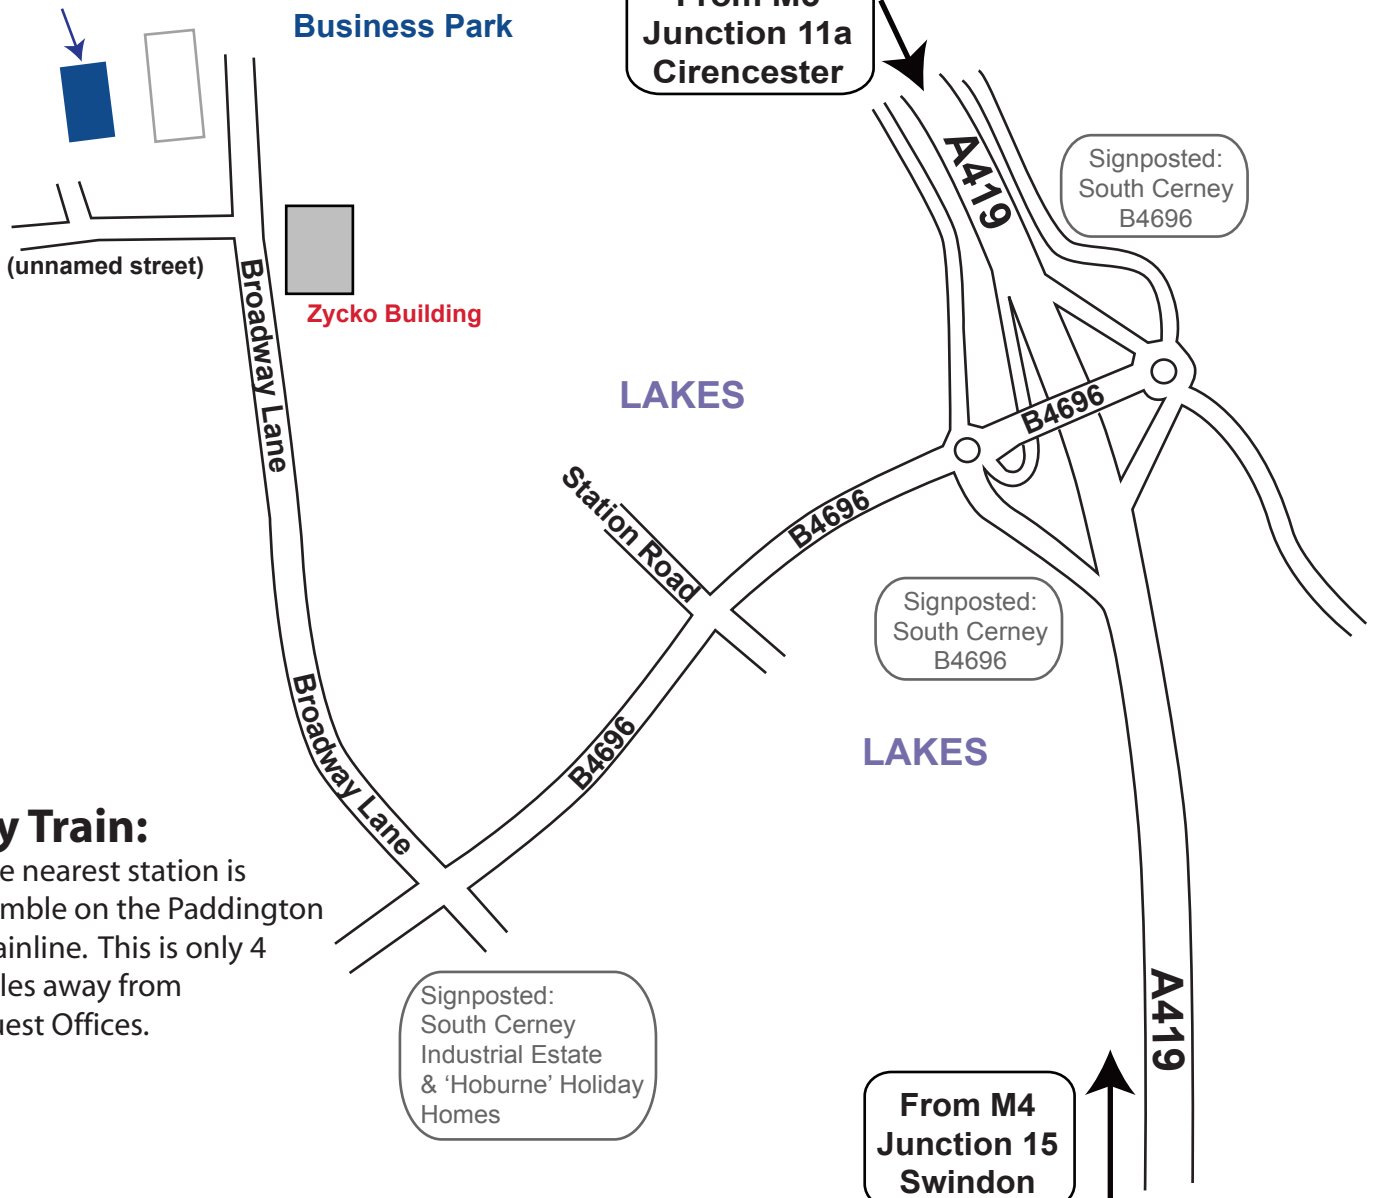

Quest Partnership Ltd.
A3A Lakeside Business Park
Broadway Lane
South Cerney
Gloucestershire
GL7 5XL
0845 612 7722
admin@questpartnership.co.uk
www.questpartnership.co.uk

From South:

From the M4 Junction 15 take turn onto the A419 signed for Cirencester, continue on the A419 for about 10 miles. Exit the A419 at the Spine Road Junction towards South Cerney and Ashton Keynes. You will also notice a brown Heritage Sign for the Cotswold Water Park. After approximately a mile and a half take the second right turn into Broadway Lane; signed for South Cerney Industrial Estate. Quest is approx. one mile on the left, in Lakeside Business Park.

From North

From the M5 Junction 11a take a left turn onto the A419 signed for Cirencester and turn right at the Spine Road (B4696) junction. Continue as above.

We are here - 3 Lakeside Business Park

By Train:

The nearest station is Kemble on the Paddington mainline. This is only 4 miles away from Quest Offices.