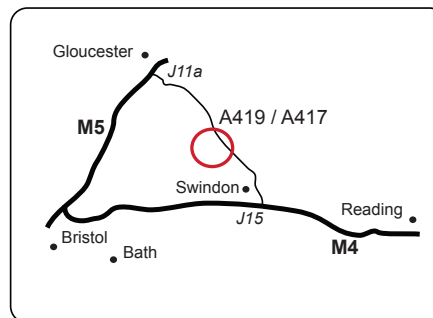

## Cotswolds Venue: South Cerney

#### From South:

From the M4 Junction 15 turn onto the A419 for Cirencester, continue on the A419 for 10 miles. Exit the A419 at the towards South Cerney indicated by the Brown Heritage sign for Cotswold Water Park (B4696). After approx. 1.5 miles, take second right into Broadway Lane, signed for South Cerney Industrial Estate. Quest is approx. 1 mile on the left, in Lakeside Business Park.

#### From North:

From the M5 Junction 11a take left turn onto A417 signposted Cirencester. This merges into A419. Turn right at (B4696) junction as above.

## London Venue: BPS Offices, nr Liverpool Street

The Underground stations Moorgate, Old Street, Liverpool Street are less than 10 minutes walk away.

There are many buses that stop on City Road / Epworth Street or at Old Street Station