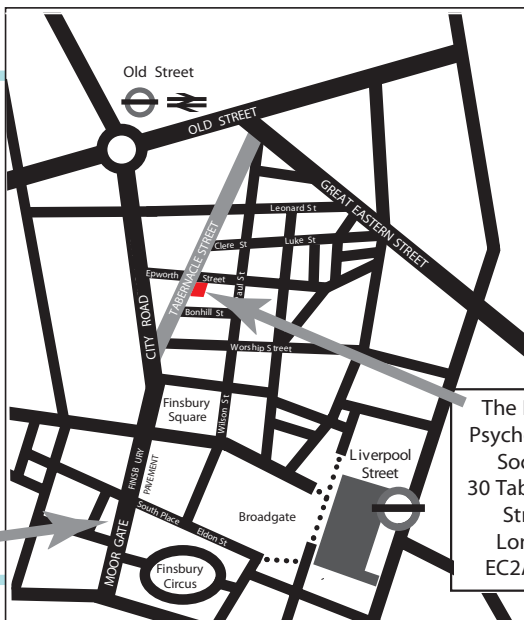

#### From South:

From the M4 Junction 15 turn onto the A419 for Cirencester, continue on the A419 for 10 miles. Exit the A419 at the towards South Cerney indicated by the Brown Heritage sign for Cotswold Water Park (B4696). After approx. 1.5 miles, take second right into Broadway Lane, signed for South Cerney Industrial Estate. Quest is approx. 1 mile on the left, in Lakeside Business Park.

#### From North:

From the M5 Junction 11a take left turn onto A417 signposted Cirencester. This merges into A419. Turn right at (B4696) junction as above.

## London Venue: BPS Offices, nr Liverpool Street

The Underground stations Moorgate, Old Street, Liverpool Street are less than 10 minutes walk away.

There are many buses that stop on City Road / Epworth Street or at Old Street Station

NCP Car Parks are available at Finsbury Square and Clere Street.

**Address: 30 Tabernacle Street, London, EC2A 4UE**